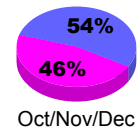

Gender Comparison 2012-2013

Jan/Feb/Mar

Male

Female