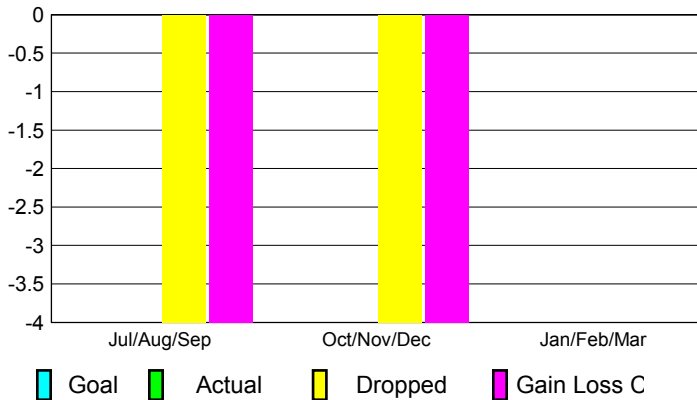

## CLUBS

Club Results  
2012-2013

Clubs  
2011-2012

Month	New Club Goal	Actual New Clubs	Actual Dropped Clubs	Gain/Loss of Clubs	Gain/Loss of Clubs
Jul/Aug/Sep		0	-4	-4	3
Oct/Nov/Dec		0	-4	-4	0
Jan/Feb/Mar					15
<b>Totals</b>		<b>0</b>	<b>-8</b>	<b>-8</b>	<b>18</b>

### Club Results 2012-2013

Goal, New, Dropped, Gain/Loss

### Comparison of Club Gain/Loss

Current Year Compared to the Previous Year