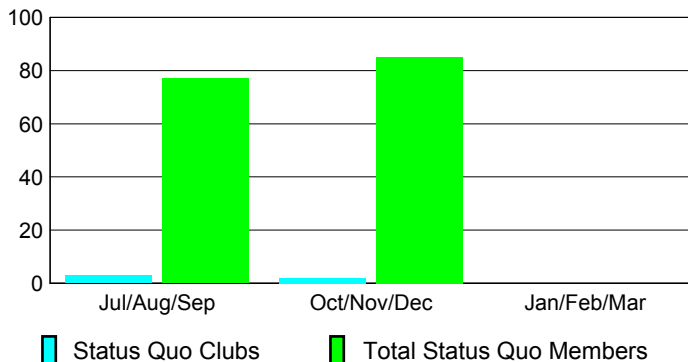

## CLUBS

Club Results  
2012-2013

Clubs  
2011-2012

Month	New Club Goal	Actual New Clubs	Actual Dropped Clubs	Gain/Loss of Clubs	Gain/Loss of Clubs
Jul/Aug/Sep		0	-4	-4	3
Oct/Nov/Dec		0	-4	-4	0
Jan/Feb/Mar					15
<b>Totals</b>		<b>0</b>	<b>-8</b>	<b>-8</b>	<b>18</b>

### Club Results 2012-2013

Goal, New, Dropped, Gain/Loss

### Comparison of Club Gain/Loss

Current Year Compared to the Previous Year

### YTD Status Quo Clubs 2012-2013

Status Quo Clubs Compared to Status Quo Members