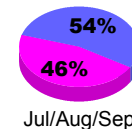

Gender Comparison 2012-2013

Jan/Feb/Mar

Male

Female