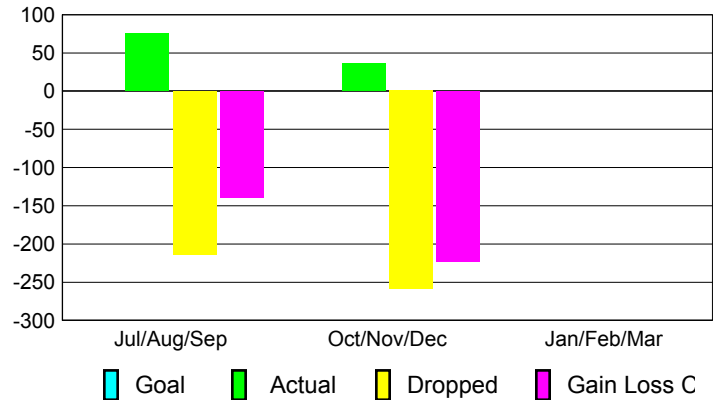

### YTD Status Quo Clubs 2012-2013

Status Quo Clubs Compared to Status Quo Members

## MEMBERSHIP

Membership Results  
2012-2013

Membership  
2011-2012

Month	Net Memb Goal	Actual New Memb	Actual Dropped Memb	Gain/Loss of Memb	Gain/Loss of Memb
Jul/Aug/Sep		75	-214	-139	103
Oct/Nov/Dec		36	-259	-223	1
Jan/Feb/Mar					494
<b>Totals</b>		<b>111</b>	<b>-473</b>	<b>-362</b>	<b>598</b>

### Membership Results 2012-2013

Goal, New, Dropped, Gain/Loss

### Comparison of Membership Gain/Loss

Current Year Compared to the Previous Year