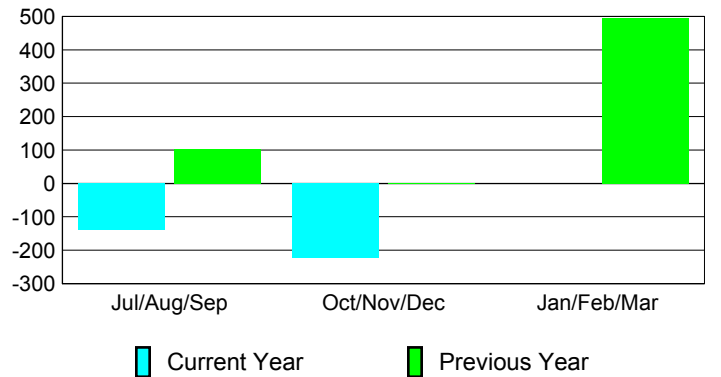

Gender Comparison 2012-2013

Jan/Feb/Mar

Male

Female