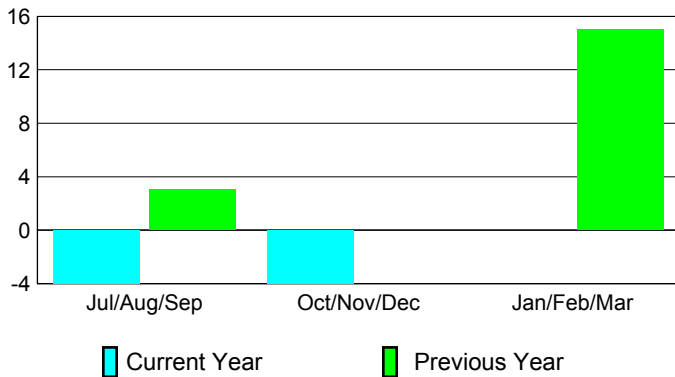

2012-2013 GMT Reports for District (or Undistricted) **District 385**

GMT: PAUL CHOR HO FAN

Location: CHINA

GMT CA: 5

CLUBS

Club Results
2012-2013

Clubs
2011-2012

Month	New Club Goal	Actual New Clubs	Actual Dropped Clubs	Gain/Loss of Clubs	Gain/Loss of Clubs
Jul/Aug/Sep		0	-4	-4	3
Oct/Nov/Dec		0	-4	-4	0
Jan/Feb/Mar					15
Totals		0	-8	-8	18

Club Results 2012-2013

Goal, New, Dropped, Gain/Loss

Comparison of Club Gain/Loss

Current Year Compared to the Previous Year

YTD Status Quo Clubs 2012-2013

Status Quo Clubs Compared to Status Quo Members

MEMBERSHIP

Membership Results
2012-2013

Membership
2011-2012

Month	Net Memb Goal	Actual New Memb	Actual Dropped Memb	Gain/Loss of Memb	Gain/Loss of Memb
Jul/Aug/Sep		75	-214	-139	103
Oct/Nov/Dec		36	-259	-223	1
Jan/Feb/Mar					494
Totals		111	-473	-362	598

Membership Results 2012-2013

Goal, New, Dropped, Gain/Loss

Comparison of Membership Gain/Loss

Current Year Compared to the Previous Year

Gender Comparison 2012-2013

Jan/Feb/Mar

Male

Female